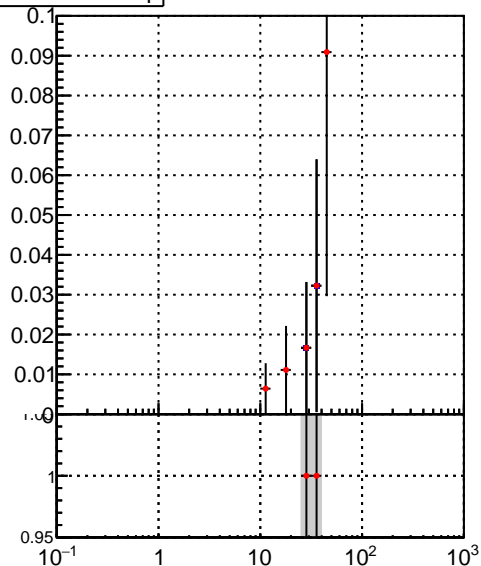

Efficiency vs p_T fake+duplicates vs p_T 

Legend:

- oob
- trackingLST-rmlS-mask-8c1d76e

Efficiency vs ϕ fake+duplicates vs ϕ 