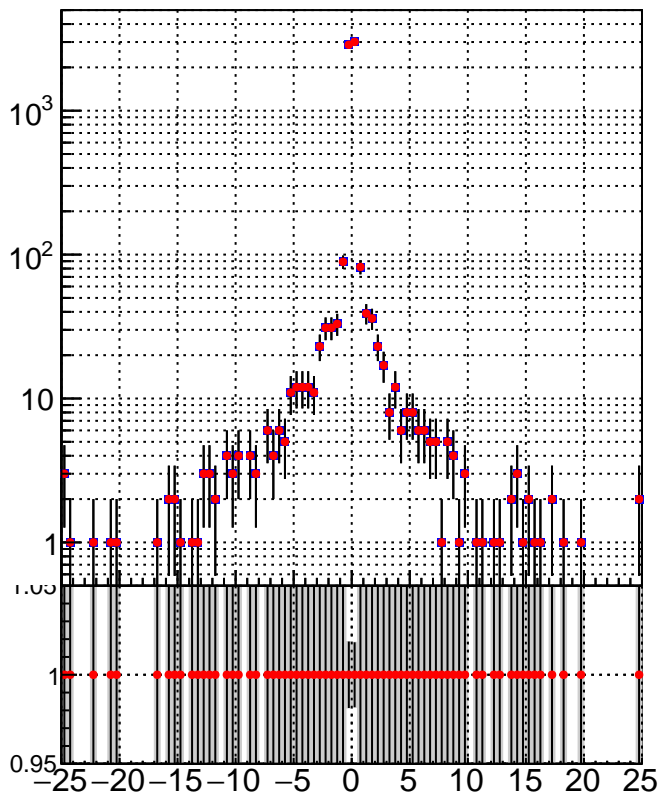

N of simulated tracks vs dxy

N of associated tracks (simToReco) vs dxy

N of simulated track

■ oob
■ trackingLST-rmIS-mask-8c1d76e