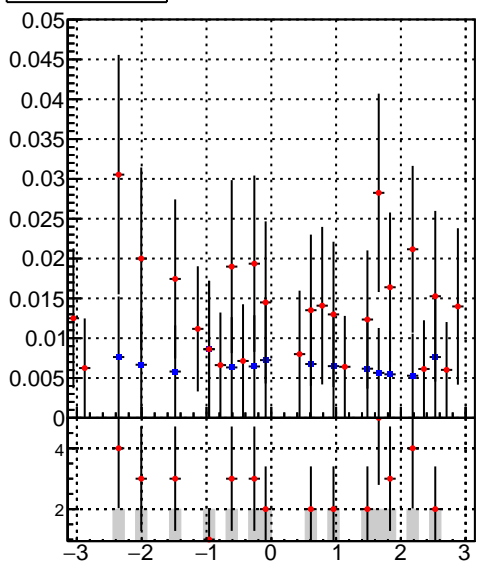

Efficiency vs p_T **fake+duplicates vs p_T** 

Legend:

- oob (blue diamond)
- trackingLST-rmlS-mask-8c1d76e (red circle)

**Efficiency vs ϕ** **fake+duplicates vs ϕ** 