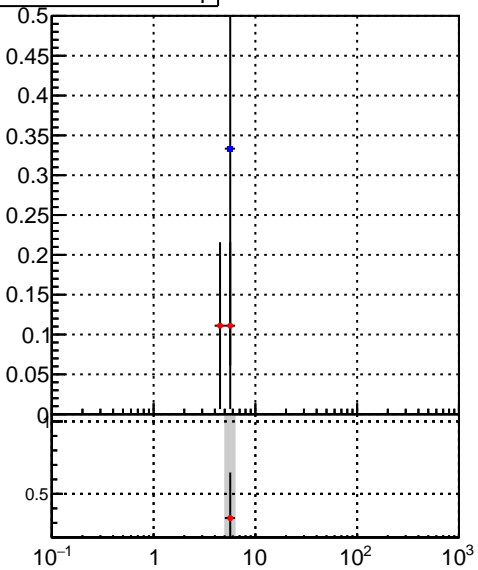

Efficiency vs p_T **fake+duplicates vs p_T** 

Legend:

- oob (blue diamond)
- trackingLST-rmlS-mask-8c1d76e (red circle)

**Efficiency vs ϕ** **fake+duplicates vs ϕ** 