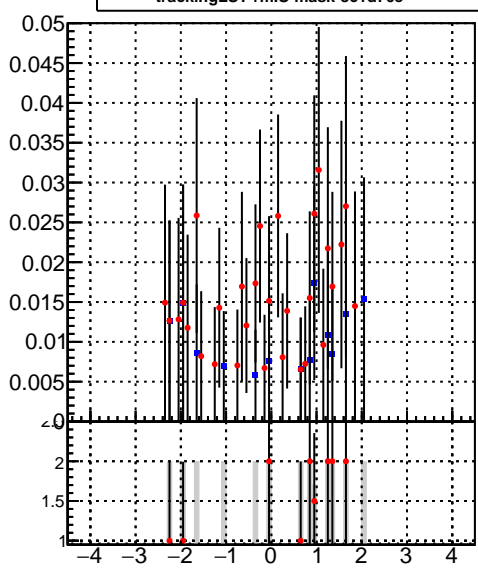

Efficiency vs p_T **fake+duplicates vs p_T** 

Legend:

- oob (blue diamond)
- trackingLST-rmlS-mask-8c1d76e (red circle)

**Efficiency vs ϕ** **fake+duplicates vs ϕ** 