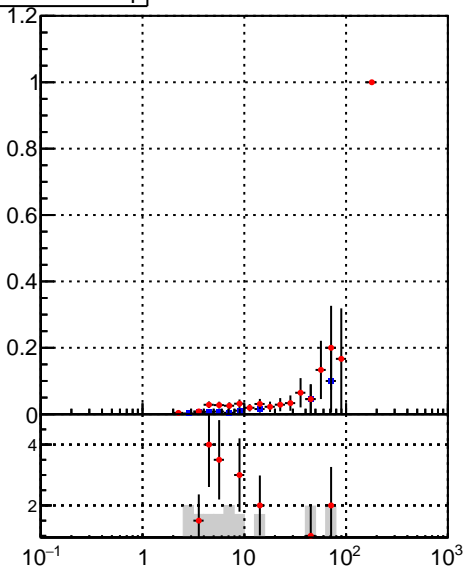

Efficiency vs p_T **fake+duplicates vs p_T** 

Legend:

- oob (blue diamond)
- trackingLST-rmlS-mask-8c1d76e (red circle)

**Efficiency vs ϕ** **fake+duplicates vs ϕ** 