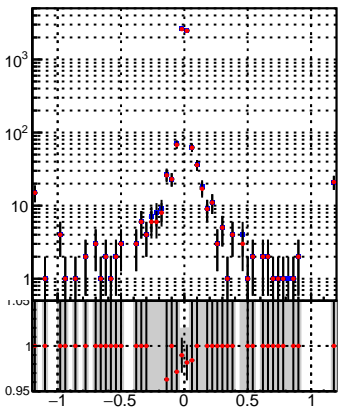

N of simulated tracks vs dxy(PV)

N of associated tracks (simToReco) vs dxy(PV)

N of sim ■ oob ■ trackingLST-rmIS-mask-8c1d76e

N of simulated tracks vs dz(PV)

N of associated tracks (simToReco) vs dz(PV)

N of simulated tracks vs dz(PV)

N of associated tracks (simToReco) vs dz(PV)