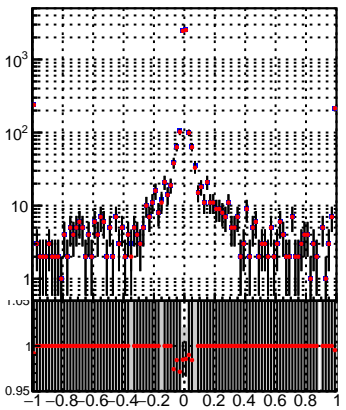

N of simulated tracks vs dxy(PV)

N of associated tracks (simToReco) vs dxy(PV)

N of sim ■ oob ■ trackingLST-rmIS-mask-8c1d76e

N of simulated tracks vs dz(PV)

N of associated tracks (simToReco) vs dz(PV)

N of simulated tracks vs dz(PV)

N of associated tracks (simToReco) vs dz(PV)