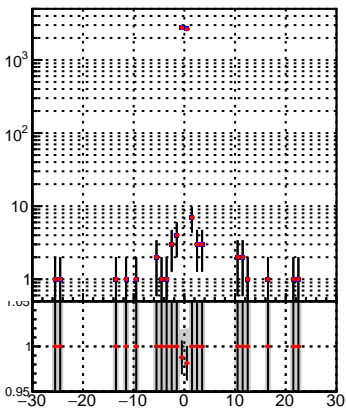

N of simulated tracks vs dxy(PV)

N of associated tracks (simToReco) vs dxy(PV)

N of sim ■ oob ■ trackingLST-rmIS-mask-8c1d76e

N of simulated tracks vs dz(PV)

N of associated tracks (simToReco) vs dz(PV)

N of simulated tracks vs dz(PV)

N of associated tracks (simToReco) vs dz(PV)