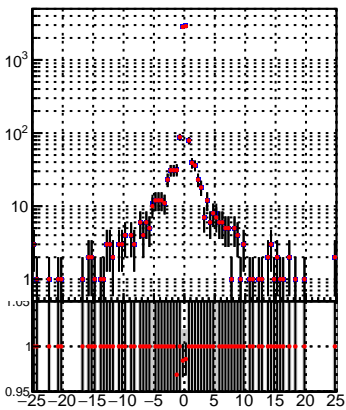

N of simulated tracks vs dxy(PV)

N of associated tracks (simToReco) vs dxy(PV)

N of sim ■ oob ■ trackingLST-rmIS-mask-8c1d76e

N of simulated tracks vs dz(PV)

N of associated tracks (simToReco) vs dz(PV)

N of simulated tracks vs dz(PV)

N of associated tracks (simToReco) vs dz(PV)