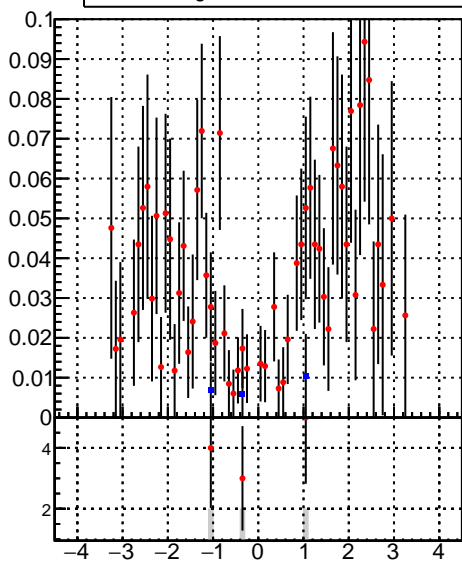

Efficiency vs p_T fake+duplicates vs p_T 

—■— oob
—●— trackingLST-rmlS-mask-8c1d76e

Efficiency vs ϕ fake+duplicates vs ϕ 