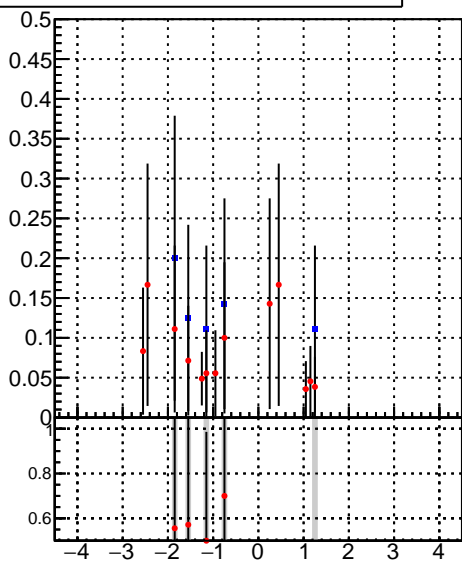

Efficiency vs p_T fake+duplicates vs p_T 

—■— oob
—●— trackingLST-rmlS-mask-8c1d76e

Efficiency vs ϕ fake+duplicates vs ϕ 