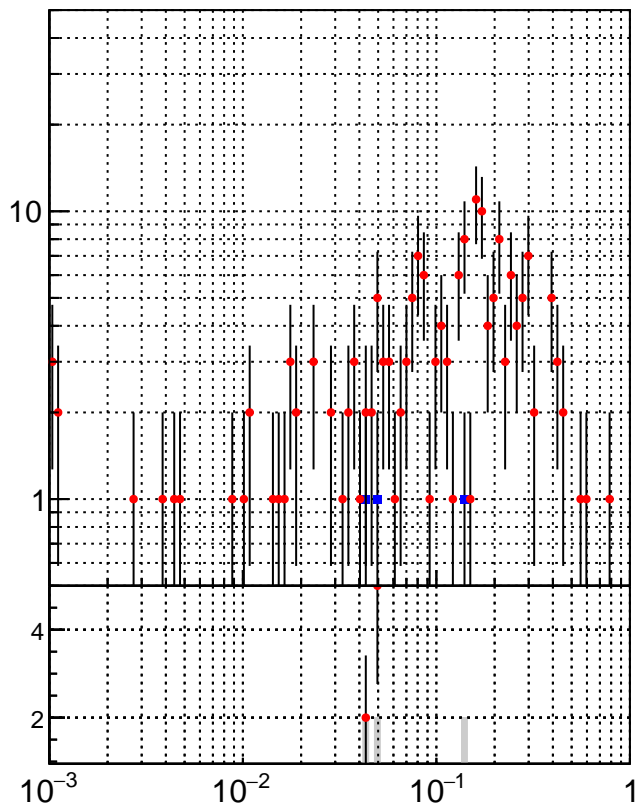

N of simulated tracks vs dR

N of associated tracks (simToReco) vs dR

N of simulated trac

- oob
- trackingLST-rmIS-mask-8c1d76e