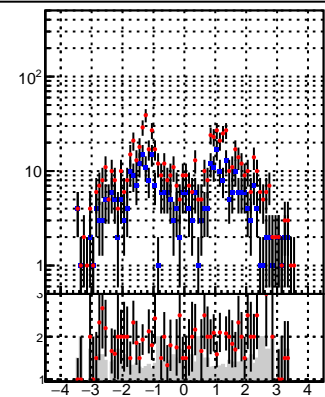

N of associated (recoToSim) tracks vs phi

N of reco track vs η oob trackingLST-rmIS-mask-8c1d76e