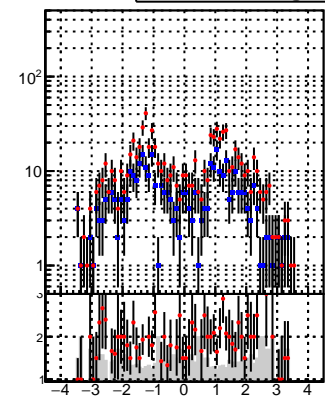

N of reco track vs phi

N of reco track vs η oob trackingLST-rmIS-mask-8c1d76e