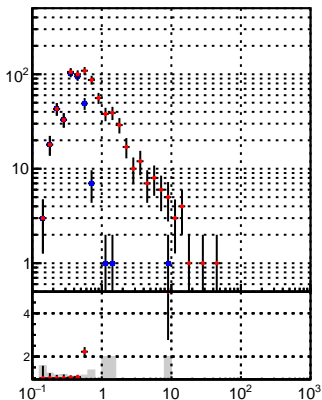

N of reco track vs η oob trackingLST-rmIS-mask-8c1d76e

N of associated (recoToSim) tracks vs pT