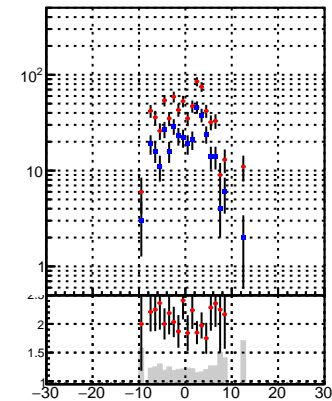

N of reco track vs dxy

N of associated (recoToSim) tracks vs dxy

N of associated (recoToSim) looper tracks vs dxy

N of reco track vs dz

N of associated (recoToSim) tracks vs dz

N of associated (recoToSim) looper tracks vs dz