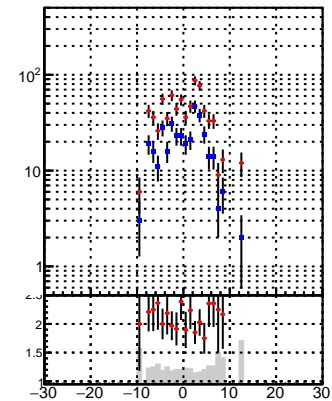

N of reco track vs dxy

N of associated (recoToSim) tracks vs dxy

N of associated (recoToSim) looper tracks vs dxy

N of reco track vs dz

N of associated (recoToSim) tracks vs dz

N of associated (recoToSim) looper tracks vs dz