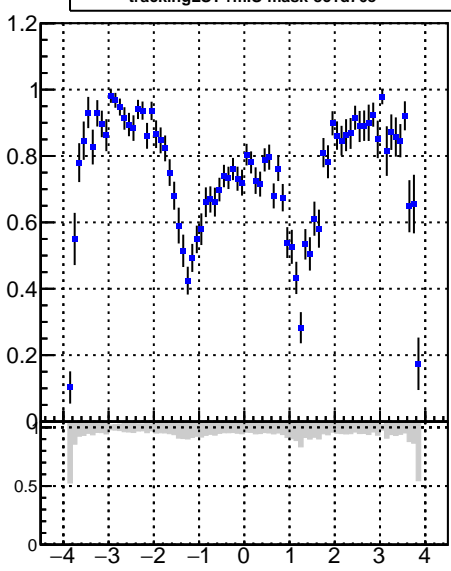

Efficiency vs p_T fake+duplicates vs p_T 

■ oob
● trackingLST-rmlS-mask-8c1d76e

Efficiency vs ϕ fake+duplicates vs ϕ 