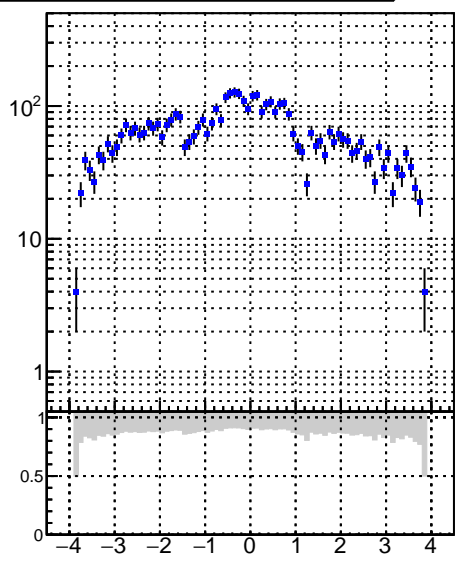

N of simulated tracks vs pT**N of associated tracks (simToReco) vs pT**

■ oob
■ trackingLST-rmlS-mask-8c1d76e

**N of simulated tracks vs phi****N of associated tracks (simToReco) vs phi**