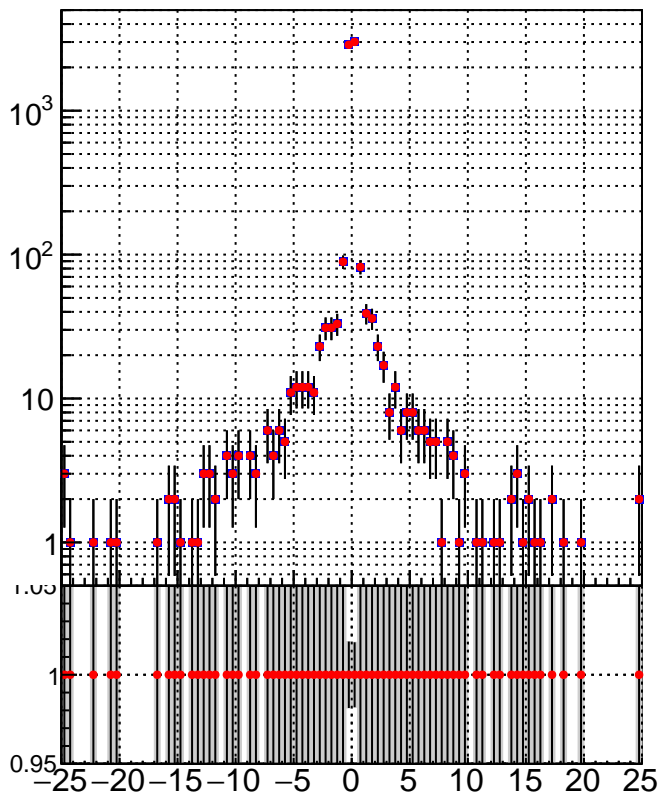

N of simulated tracks vs dxy

N of associated tracks (simToReco) vs dxy

N of simulated track

- oob
- trackingLST-rmIS-mask-8c1d76e