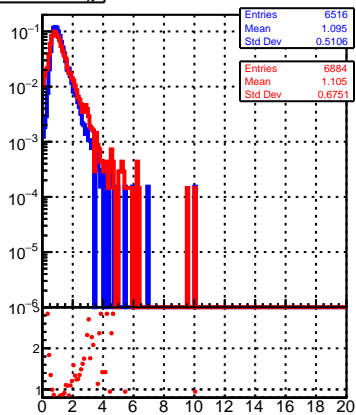

normalized χ^2 normalized χ^2 probability

Legend:

- oob (blue line)
- trackingLST-rmIS-mask-8c1d76e (red line)