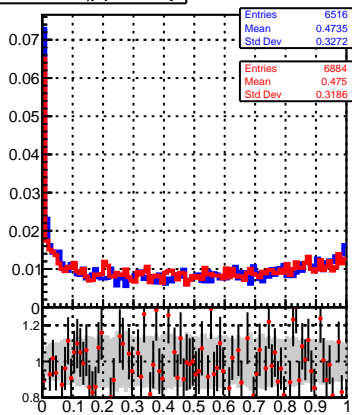

normalized χ^2 normalized χ^2 probability

Legend:

- oob (blue line)
- trackingLST-rmIS-mask-8c1d76e (red line)