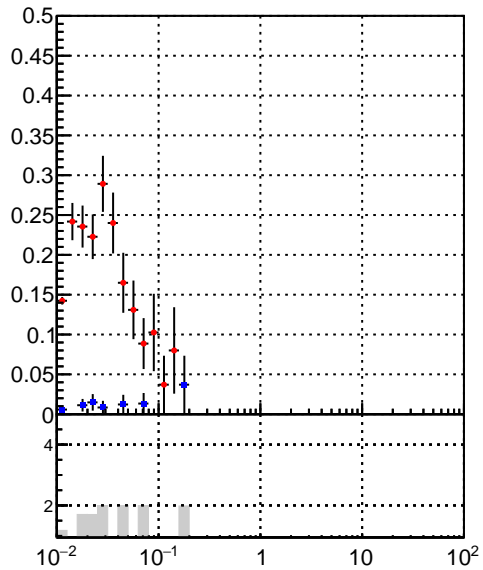

Efficiency vs vertpos**fake+duplicates vs vert r**
Efficiency vs vertpos (left) and **fake+duplicates vs vert r** (right). Legend: **oob** (blue stars), **trackingLST-rmlS-mask-8c1d76e** (red stars).
**Efficiency vs. sim PV z****fake+duplicates vs Sim. PV z**