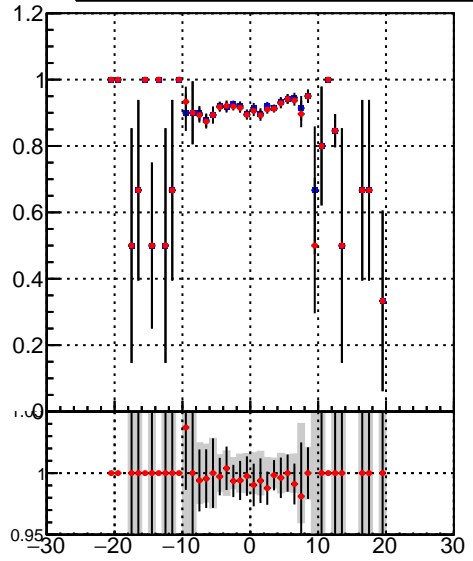

Efficiency vs vertpos**fake+duplicates vs vert r**
Efficiency vs vertpos (left) and **fake+duplicates vs vert r** (right). Legend: **oob** (blue stars), **trackingLST-rmlS-mask-8c1d76e** (red stars).
**Efficiency vs. sim PV z****fake+duplicates vs Sim. PV z**