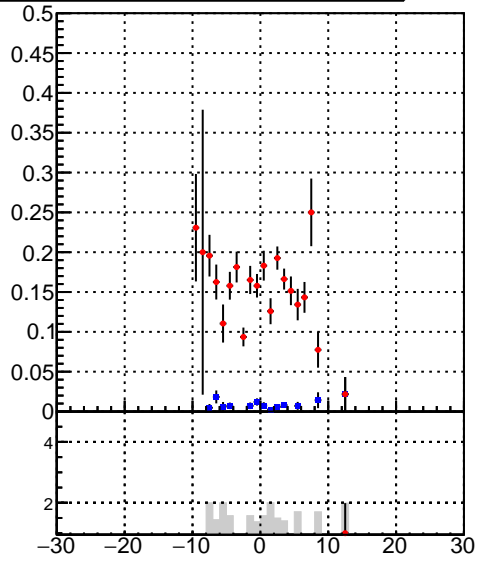

Efficiency vs vertpos**fake+duplicates vs vert r**
Efficiency vs vertpos (left) and **fake+duplicates vs vert r** (right). Legend: **oob** (blue stars), **trackingLST-rmlS-mask-8c1d76e** (red stars).
**Efficiency vs. sim PV z****fake+duplicates vs Sim. PV z**