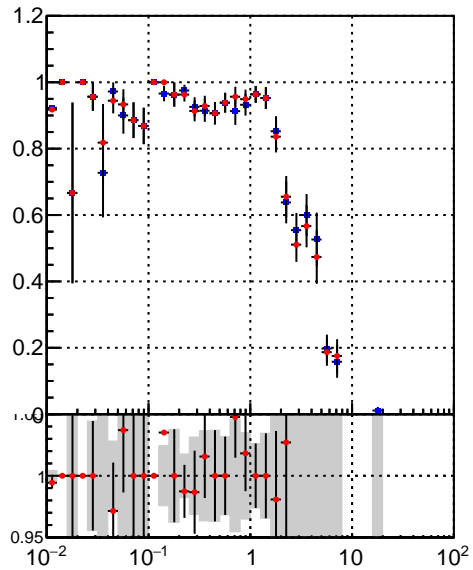

Efficiency vs vertpos**fake+duplicates vs vert r**
Efficiency vs vertpos (left) and **fake+duplicates vs vert r** (right). Legend: **oob** (blue stars), **trackingLST-rmlS-mask-8c1d76e** (red stars).
**Efficiency vs. sim PV z****fake+duplicates vs Sim. PV z**