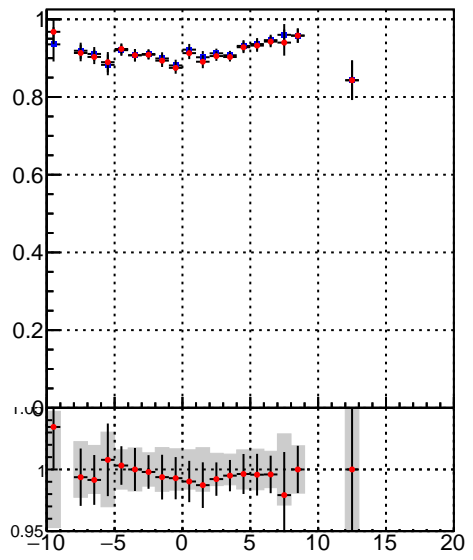

Efficiency vs vertpos**fake+duplicates vs vert r**
Efficiency vs vertpos (left) and **fake+duplicates vs vert r** (right). Legend: **oob** (blue stars), **trackingLST-rmlS-mask-8c1d76e** (red stars).
**Efficiency vs. sim PV z****fake+duplicates vs Sim. PV z**