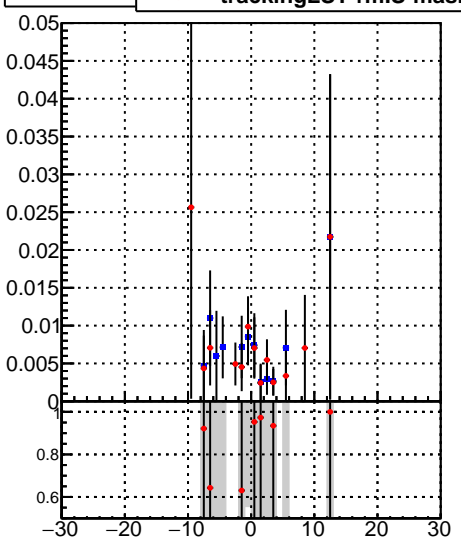

Fake rate vs vertpos**Duplicates Rate vs vertpos****Pileup rate vs vertpos**

■ oob
● trackingLST-rmIS-mask-8c1d76e

Fake rate vs v**Fake rate vs. sim PV z****Duplicates Rate vs sim PV z****Pileup rate vs. sim PV z**