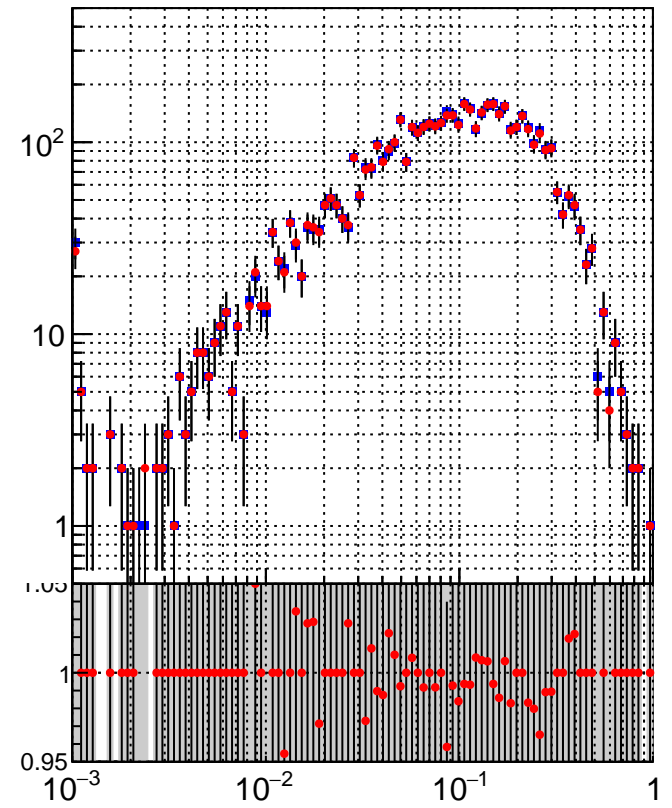

N of simulated tracks vs dR

N of associated tracks (simToReco) vs dR

N of simulated trac

■ oob
● trackingLST-rmIS-mask-8c1d76e