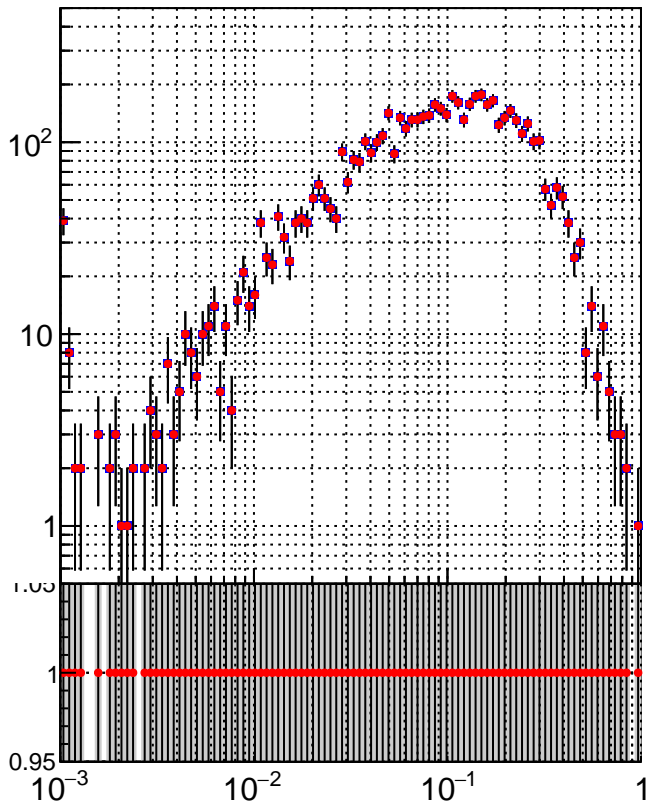

N of simulated tracks vs dR

N of associated tracks (simToReco) vs dR

N of simulated trac

■ oob
● trackingLST-rmIS-mask-8c1d76e