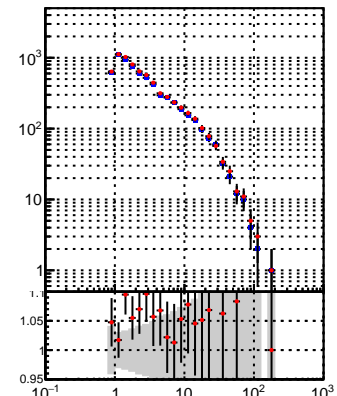

◆ oob
● trackingLST-rmIS-mask-8c1d76e

N of reco track vs pT