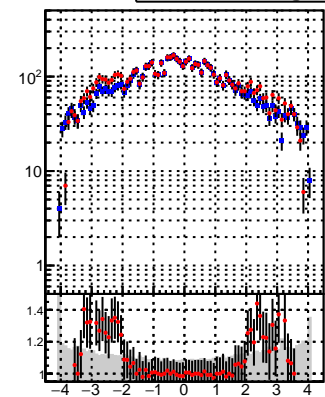

N of reco track vs phi

◆ oob
● trackingLST-rmIS-mask-8c1d76e