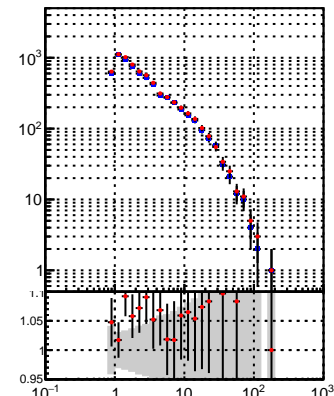

◆ oob
● trackingLST-rmIS-mask-8c1d76e

N of associated (recoToSim) tracks vs pT