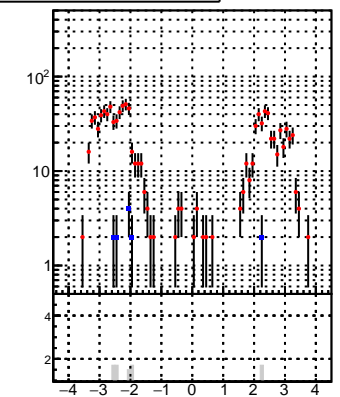

◆ oob
● trackingLST-rmIS-mask-8c1d76e