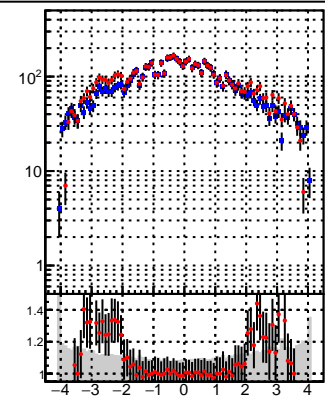

N of associated (recoToSim) tracks vs phi

◆ oob
● trackingLST-rmIS-mask-8c1d76e