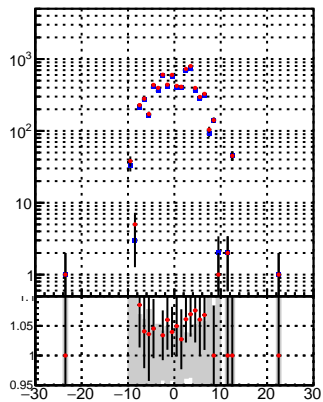

N of reco track vs dxy

N of associated (recoToSim) tracks vs dxy

N of associated (recoToSim) looper tracks vs dxy

N of reco track vs dz

N of associated (recoToSim) tracks vs dz

N of associated (recoToSim) looper tracks vs dz