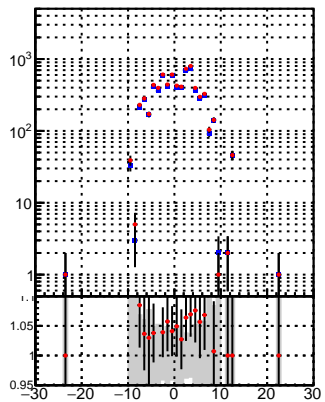

N of reco track vs dxy

N of associated (recoToSim) tracks vs dxy

N of associated (recoToSim) looper tracks vs dxy

N of reco track vs dz

N of associated (recoToSim) tracks vs dz

N of associated (recoToSim) looper tracks vs dz