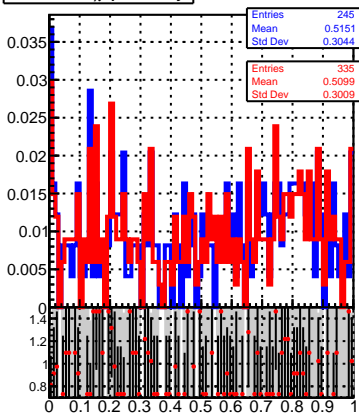

normalized χ^2 normalized χ^2 probability

oob
 trackingLST-rmIS-mask-8c1d76e