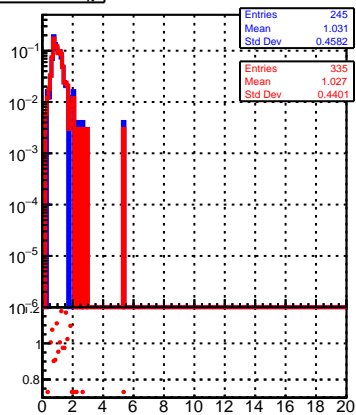

normalized χ^2 normalized χ^2 probability

oob
 trackingLST-rmIS-mask-8c1d76e