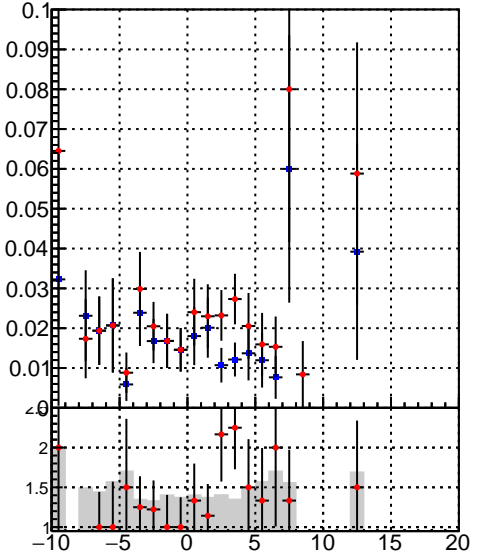

Efficiency vs vertpos**fake+duplicates vs vert r**

Legend: **oob** (blue square), **trackingLST-rmlS-mask-8c1d76e** (red circle)

Efficiency vs sim PV z**fake+duplicates vs Sim. PV z****Efficiency vs. sim PV z****fake+duplicates vs Sim. PV z**