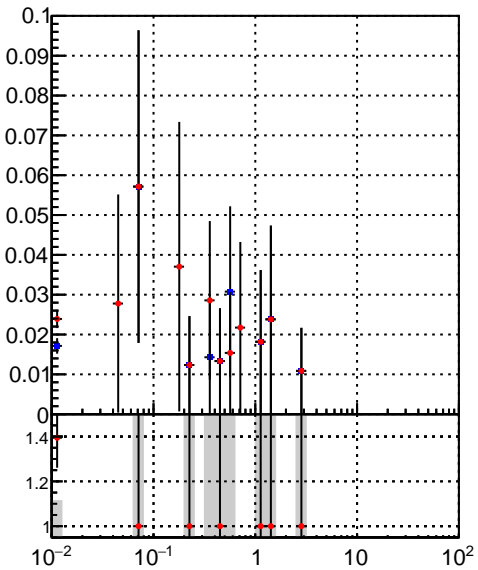

Efficiency vs vertpos**fake+duplicates vs vert r**

Legend: **oob** (blue square), **trackingLST-rmlS-mask-8c1d76e** (red circle)

Efficiency vs sim PV z**fake+duplicates vs Sim. PV z****Efficiency vs. sim PV z****fake+duplicates vs Sim. PV z**