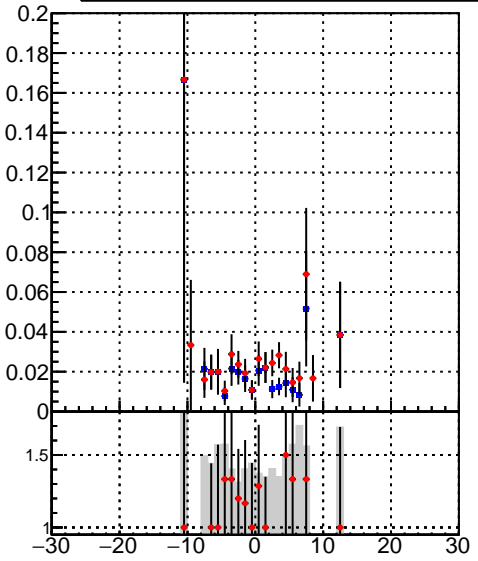

Efficiency vs vertpos**fake+duplicates vs vert r**

Legend: **oob** (blue square), **trackingLST-rmlS-mask-8c1d76e** (red circle)

Efficiency vs sim PV z**fake+duplicates vs Sim. PV z****Efficiency vs. sim PV z****fake+duplicates vs Sim. PV z**