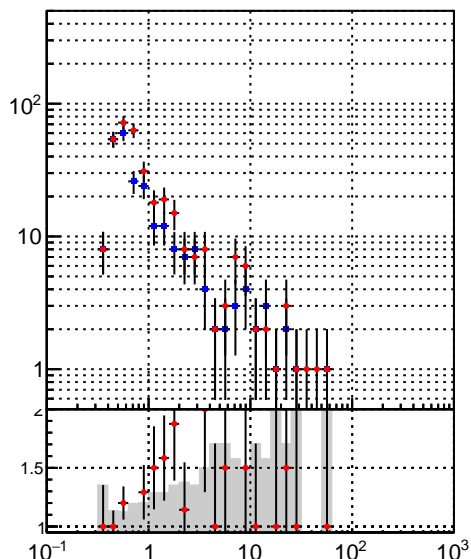

**N of simulated tracks vs pT****N of associated tracks (simToReco) vs pT**

■ oob  
■ trackingLST-rmlS-mask-8c1d76e

**N of simulated tracks vs phi****N of associated tracks (simToReco) vs phi**