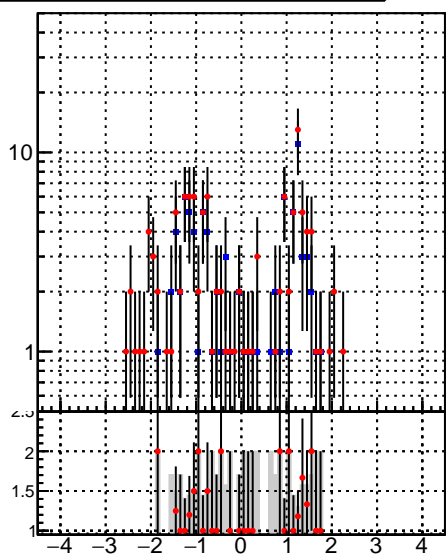

**N of simulated tracks vs pT****N of associated tracks (simToReco) vs pT**

■ oob  
■ trackingLST-rmlS-mask-8c1d76e

**N of simulated tracks vs phi****N of associated tracks (simToReco) vs phi**