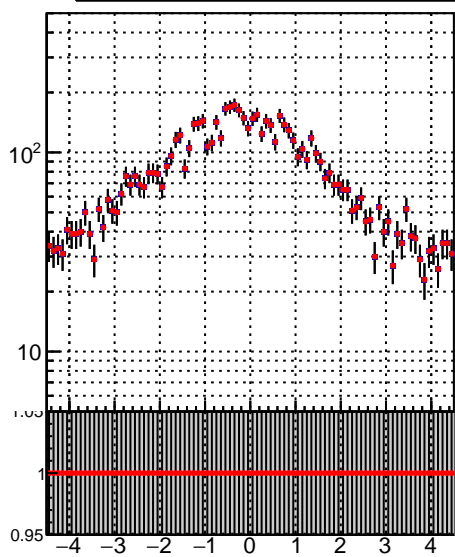

**N of simulated tracks vs pT****N of associated tracks (simToReco) vs pT**

■ oob  
■ trackingLST-rmlS-mask-8c1d76e

**N of simulated tracks vs phi****N of associated tracks (simToReco) vs phi**