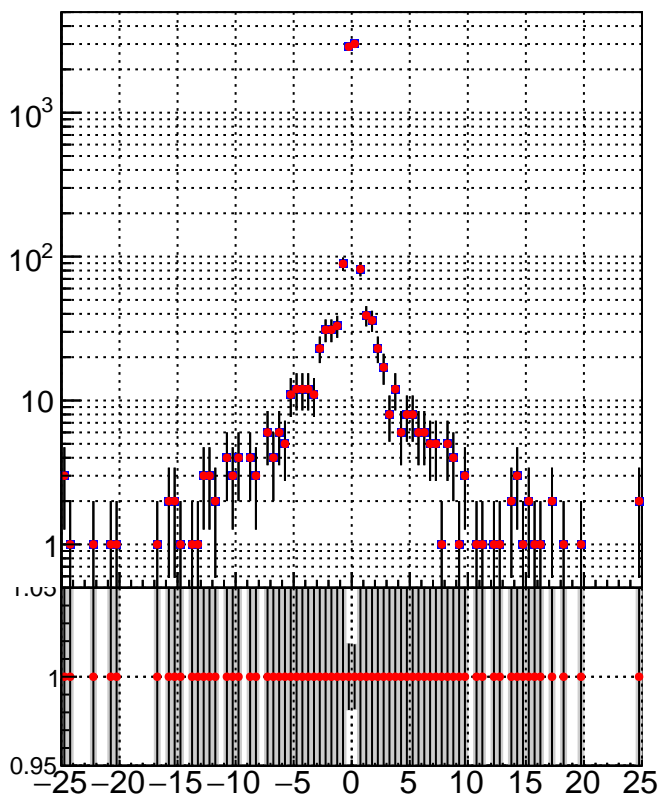

**N of simulated tracks vs dxy**

**N of associated tracks (simToReco) vs dxy**

**N of simulated track**

■ oob  
● trackingLST-rmIS-mask-8c1d76e