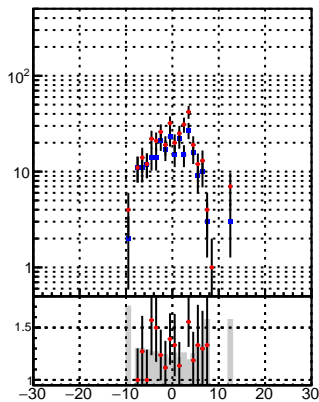

N of reco track vs dxy

N of associated (recoToSim) tracks vs dxy

N of associated (recoToSim) looper tracks vs dxy

N of reco track vs dz

N of associated (recoToSim) tracks vs dz

N of associated (recoToSim) looper tracks vs dz