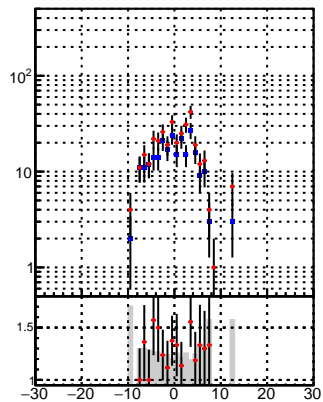

N of reco track vs dxy

N of associated (recoToSim) tracks vs dxy

N of associated (recoToSim) looper tracks vs dxy

N of reco track vs dz

N of associated (recoToSim) tracks vs dz

N of associated (recoToSim) looper tracks vs dz