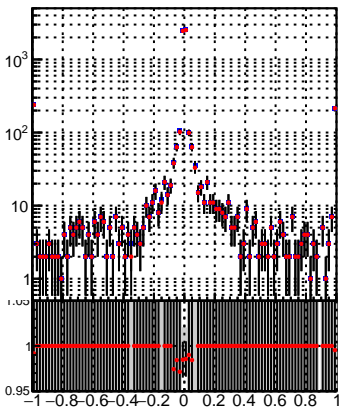

N of simulated tracks vs dxy(PV)

N of associated tracks (simToReco) vs dxy(PV)

N of sim trackingLST-rmIS-mask-8c1d76e

N of associated tracks (simToReco) vs dxy(PV) for trackingLST-rmIS-mask-8c1d76e

N of simulated tracks vs dz(PV)

N of associated tracks (simToReco) vs dz(PV)

N of simulated tracks vs dz(PV) for trackingLST-rmIS-mask-8c1d76e

N of associated tracks (simToReco) vs dz(PV) for trackingLST-rmIS-mask-8c1d76e