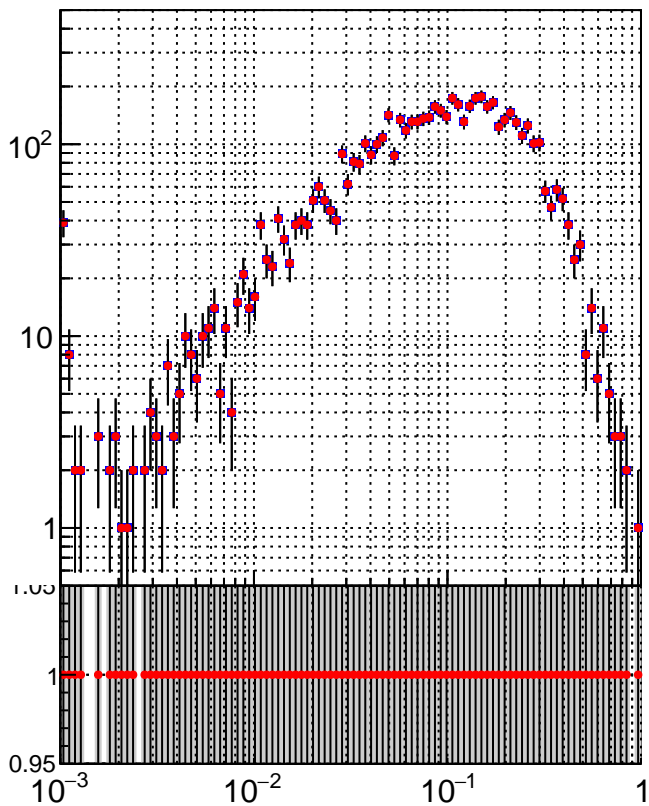

N of simulated tracks vs dR

N of associated tracks (simToReco) vs dR

N of simulated trac

■ oob
■ trackingLST-rmIS-mask-8c1d76e