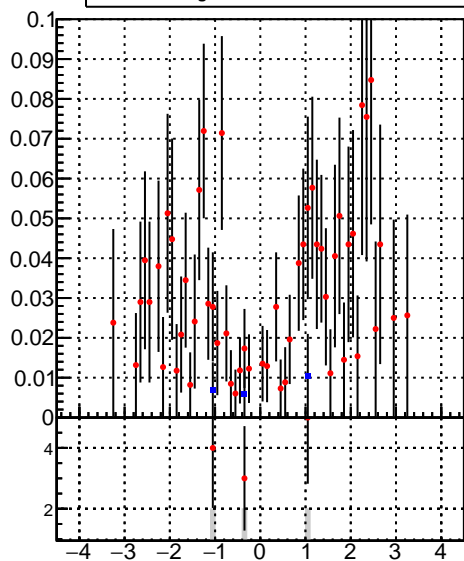

Efficiency vs p_T fake+duplicates vs p_T 

—●— oob
—●— trackingLST-rmlS-mask-8c1d76e

Efficiency vs ϕ fake+duplicates vs ϕ 