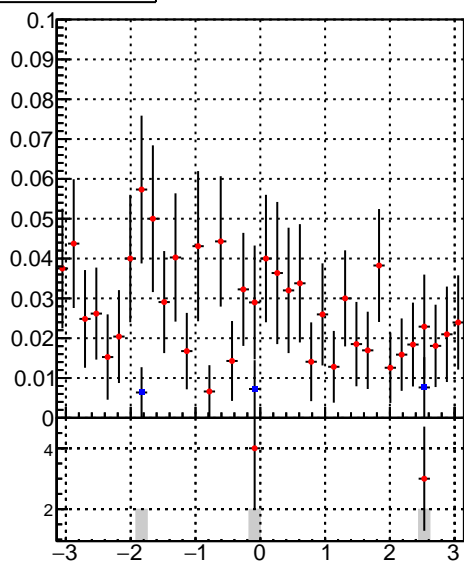

Efficiency vs p_T fake+duplicates vs p_T 

—●— oob
—●— trackingLST-rmlS-mask-8c1d76e

Efficiency vs ϕ fake+duplicates vs ϕ 