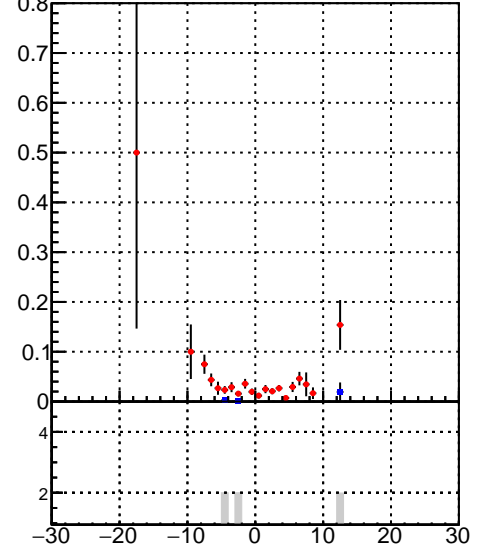

Efficiency vs vertpos**fake+duplicates vs vert r**
Efficiency vs sim PV z

oob (blue square)
trackingLST-rmlS-mask-8c1d76e (red circle)

**Efficiency vs. sim PV z****fake+duplicates vs Sim. PV z**