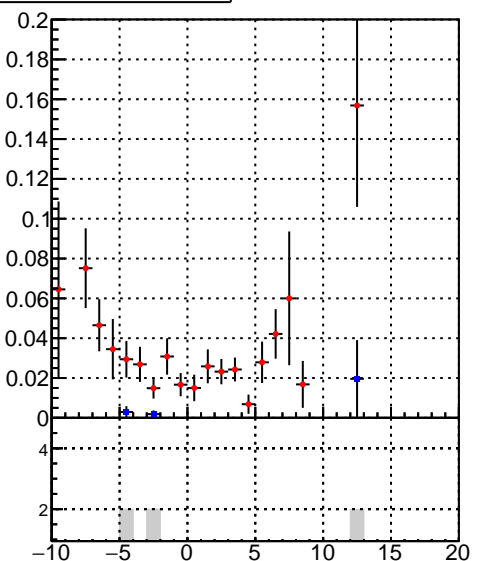

Efficiency vs vertpos**fake+duplicates vs vert r**
Efficiency vs sim PV z

oob (blue square)
trackingLST-rmlS-mask-8c1d76e (red circle)

**Efficiency vs. sim PV z****fake+duplicates vs Sim. PV z**