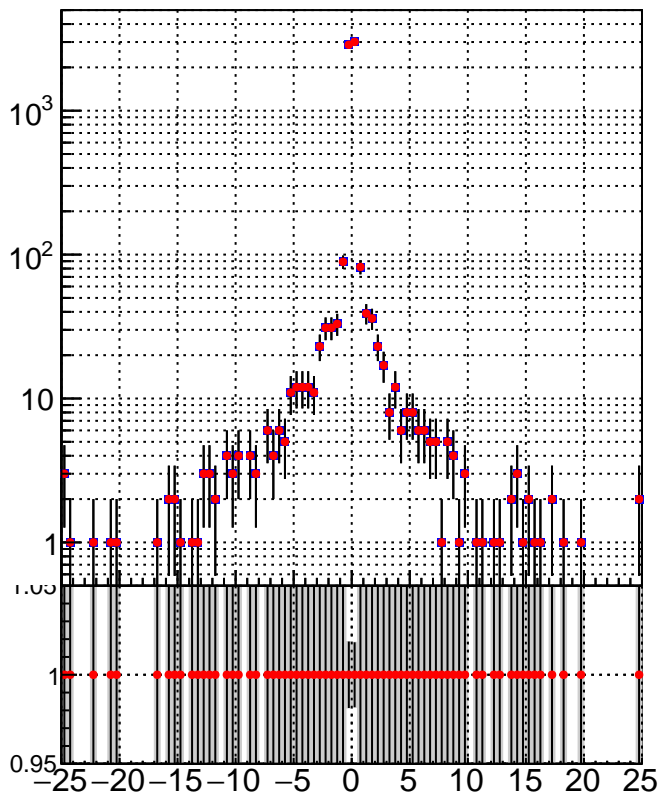

N of simulated tracks vs dxy

N of associated tracks (simToReco) vs dxy

N of simulated track

■ oob
● trackingLST-rmIS-mask-8c1d76e