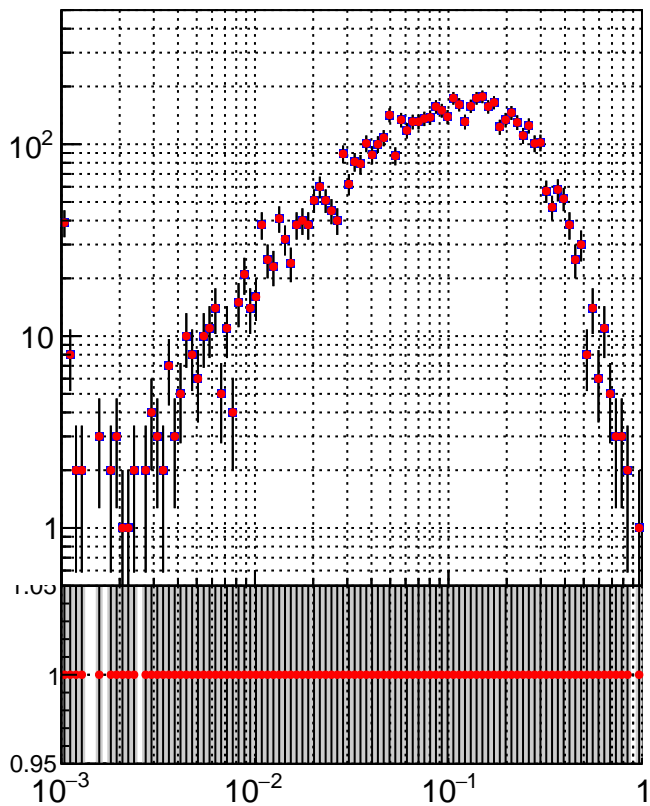

N of simulated tracks vs dR

N of associated tracks (simToReco) vs dR

N of simulated trac

■ oob
● trackingLST-rmIS-mask-8c1d76e