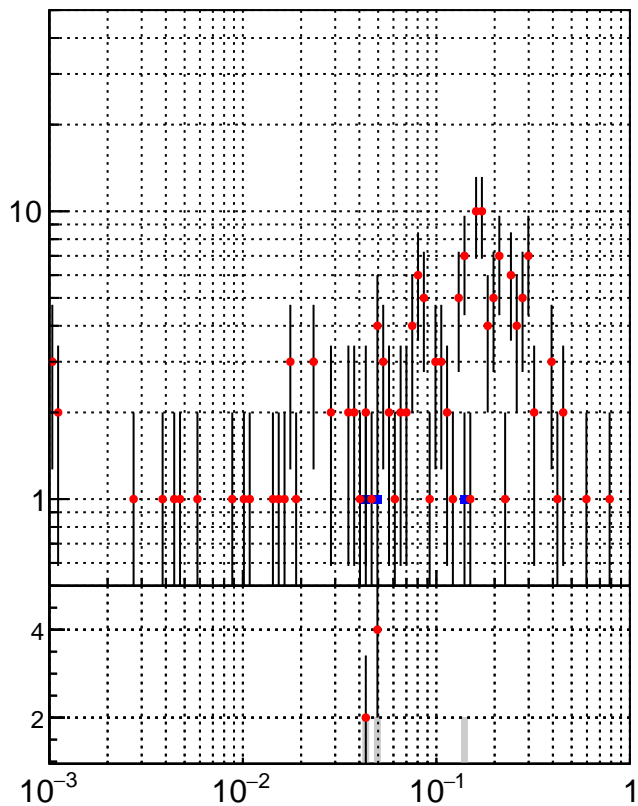

N of simulated tracks vs dR

N of associated tracks (simToReco) vs dR

N of simulated trac

■ oob
● trackingLST-rmIS-mask-8c1d76e