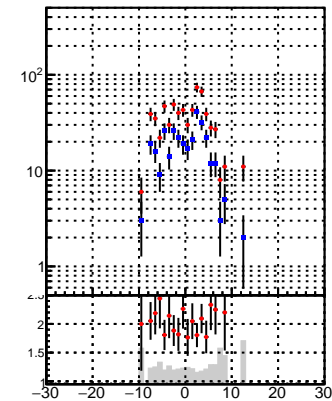

N of reco track vs dxy

N of associated (recoToSim) tracks vs dxy

N of associated (recoToSim) looper tracks vs dxy

N of reco track vs dz

N of associated (recoToSim) tracks vs dz

N of associated (recoToSim) looper tracks vs dz