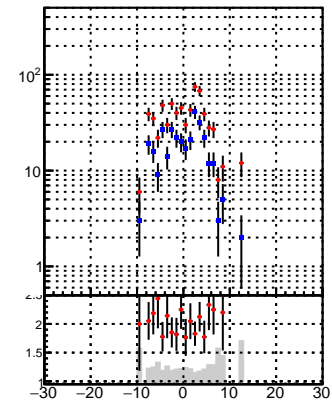

N of reco track vs dxy

N of associated (recoToSim) tracks vs dxy

N of associated (recoToSim) looper tracks vs dxy

N of reco track vs dz

N of associated (recoToSim) tracks vs dz

N of associated (recoToSim) looper tracks vs dz