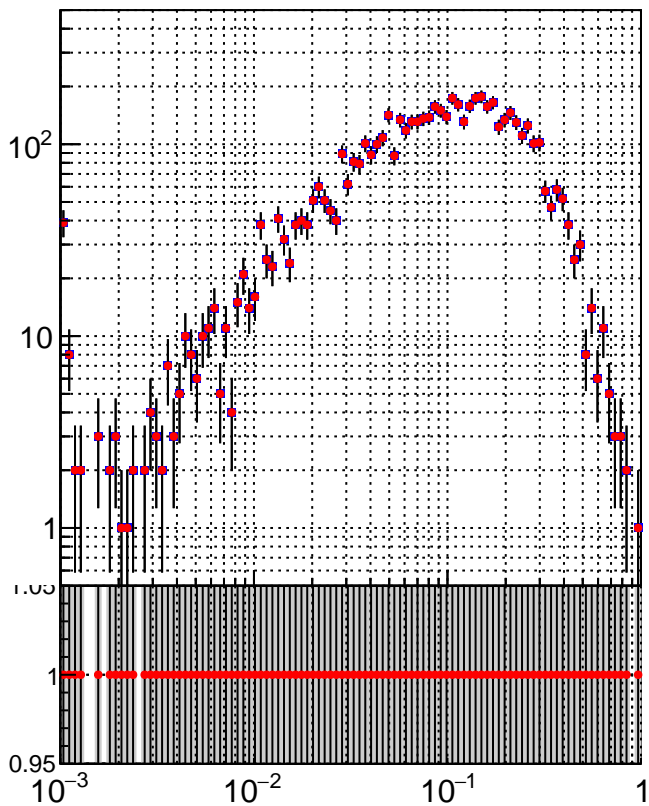

N of simulated tracks vs dR

N of associated tracks (simToReco) vs dR

N of simulated trac

■ oob  
● trackingLST-rmIS-mask-8c1d76e