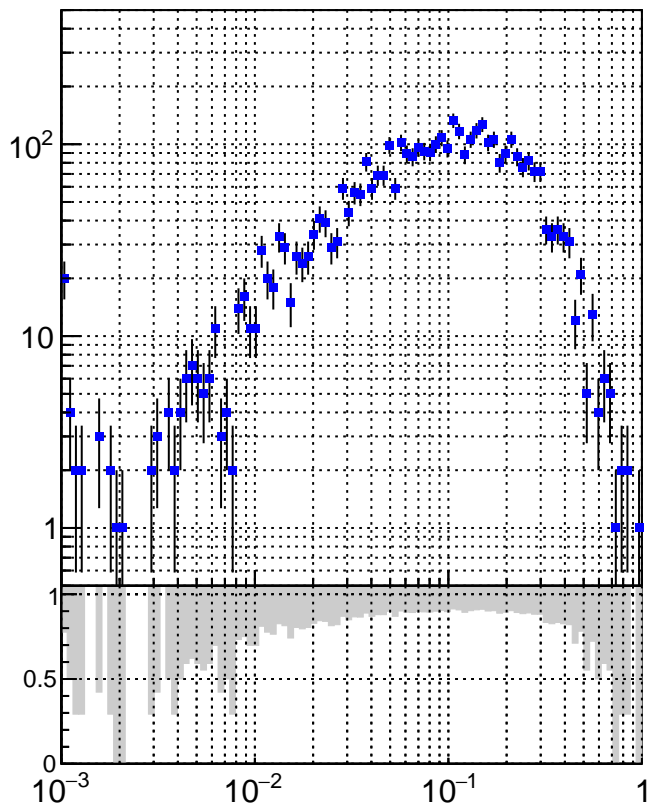

N of simulated tracks vs dR

N of associated tracks (simToReco) vs dR

N of simulated trac

■ oob  
● trackingLST-rmIS-mask-8c1d76e