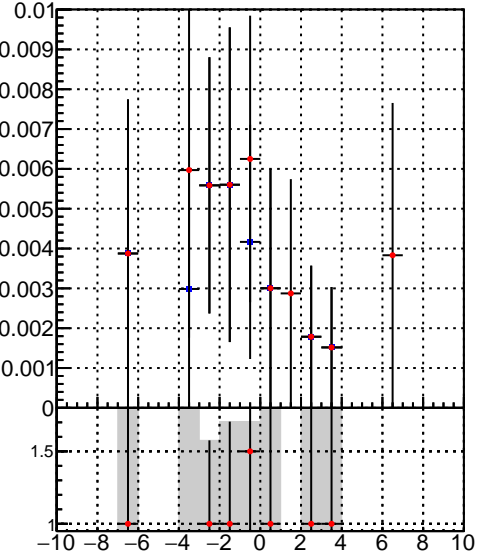

Efficiency vs vertpos**fake+duplicates vs vert r**

Efficiency vs sim PV z

Legend: **oob** (blue square), **trackingLST-rmlS-mask-8c1d76e** (red circle)

**Efficiency vs. sim PV z****fake+duplicates vs Sim. PV z**