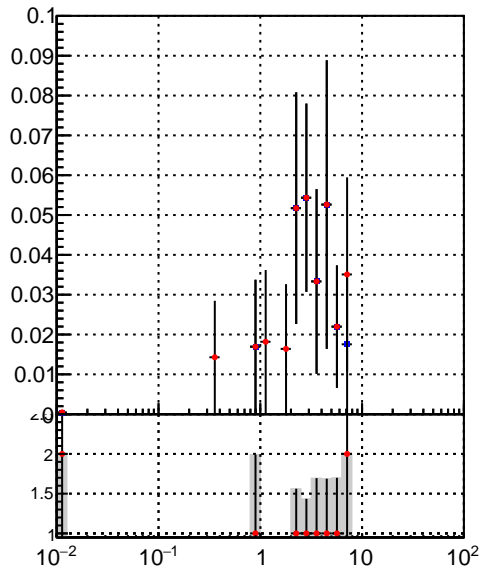

Efficiency vs vertpos**fake+duplicates vs vert r**

Efficiency vs sim PV z

Legend: **oob** (blue square), **trackingLST-rmlS-mask-8c1d76e** (red circle)

**Efficiency vs. sim PV z****fake+duplicates vs Sim. PV z**