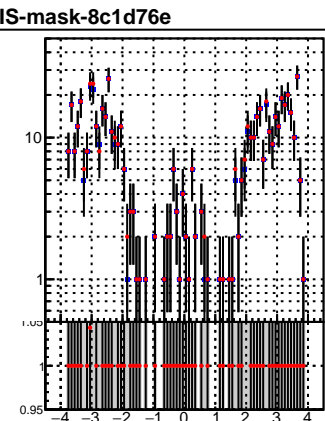

—●— oob
—●— trackingLST-rmlS-mask-8c1d76e