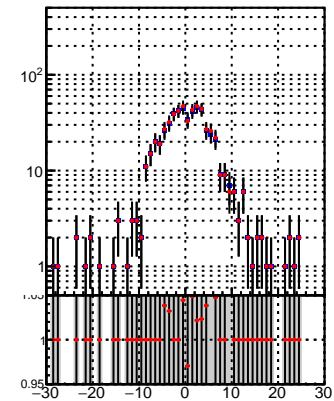

N of reco track vs dxy

N of associated (recoToSim) tracks vs dxy

N of associated (recoToSim) looper tracks vs dxy

N of reco track vs dz

N of associated (recoToSim) tracks vs dz

N of associated (recoToSim) looper tracks vs dz