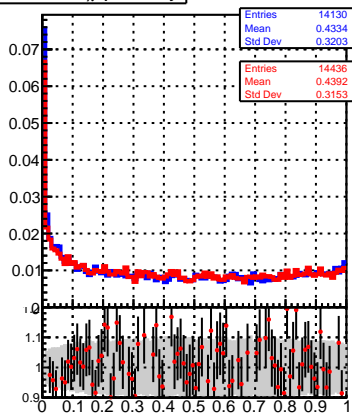

normalized χ^2 normalized χ^2 probability

Legend:

- oob (blue line)
- trackingLST-rmIS-mask-8c1d76e (red line)