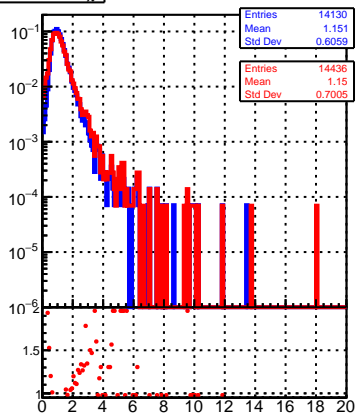

normalized χ^2 normalized χ^2 probability

Legend:

- oob (blue line)
- trackingLST-rmIS-mask-8c1d76e (red line)