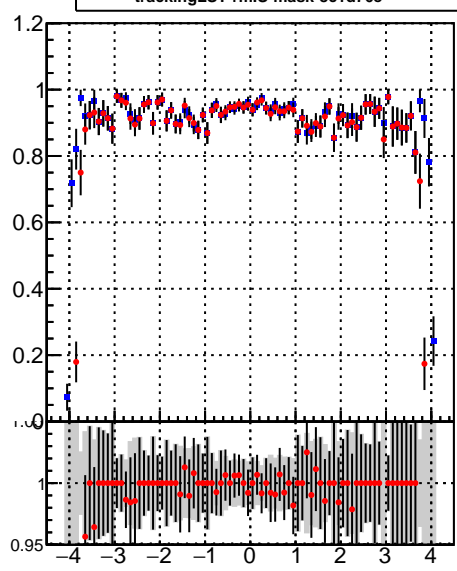

Efficiency vs p_T **fake+duplicates vs p_T** 

—■ oob
—◆ trackingLST-rmlS-mask-8c1d76e

**Efficiency vs ϕ** **fake+duplicates vs ϕ** 