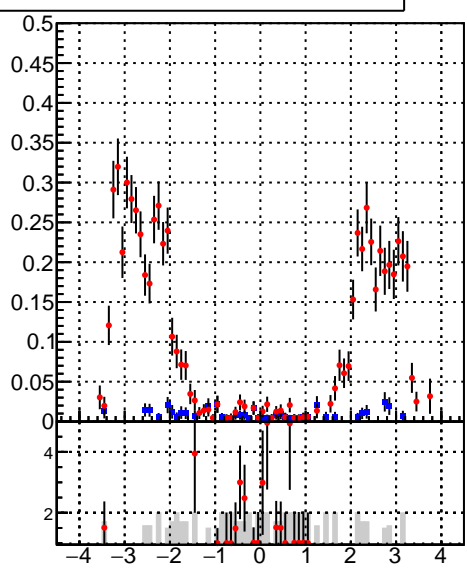

Efficiency vs p_T **fake+duplicates vs p_T** 

—■ oob
—◆ trackingLST-rmlS-mask-8c1d76e

**Efficiency vs ϕ** **fake+duplicates vs ϕ** 