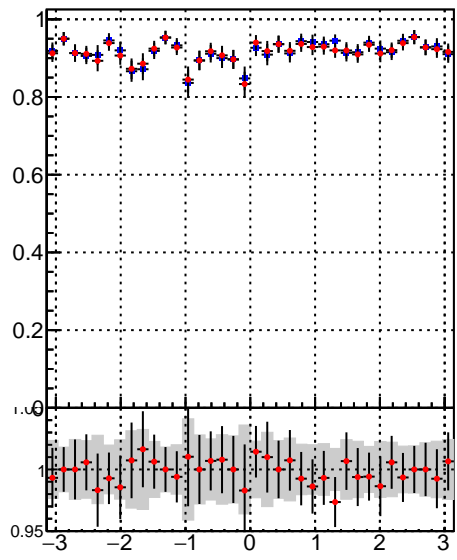

Efficiency vs p_T **fake+duplicates vs p_T** 

—■ oob
—◆ trackingLST-rmlS-mask-8c1d76e

**Efficiency vs ϕ** **fake+duplicates vs ϕ** 