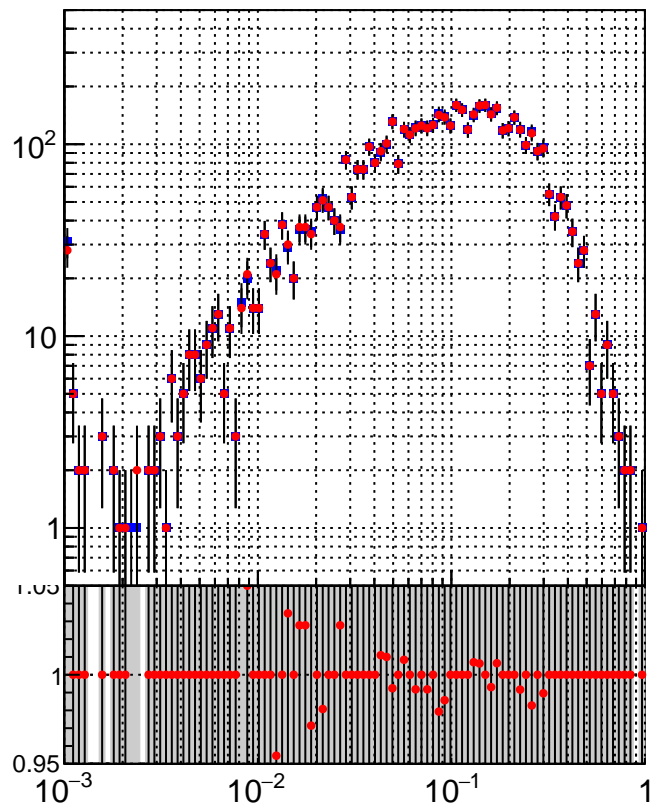

N of simulated tracks vs dR

N of associated tracks (simToReco) vs dR

N of simulated trac

■ oob
● trackingLST-rmIS-mask-8c1d76e