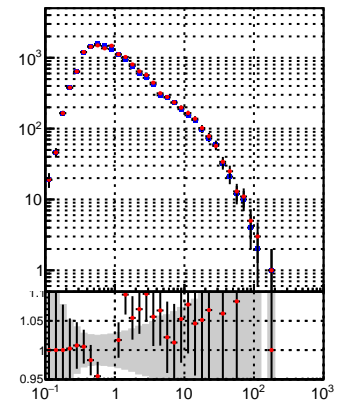

◆ oob
● trackingLST-rmIS-mask-8c1d76e

N of reco track vs p_T