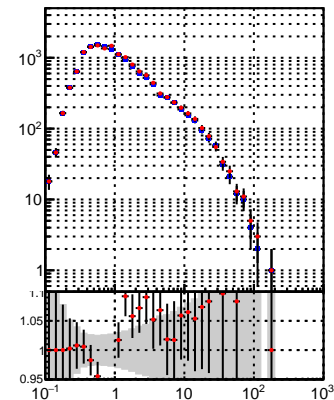

◆ oob
● trackingLST-rmIS-mask-8c1d76e

N of associated (recoToSim) tracks vs p_T