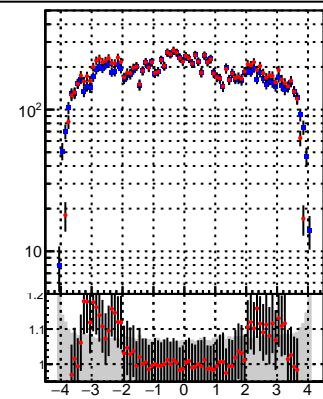

N of reco track vs ϕ