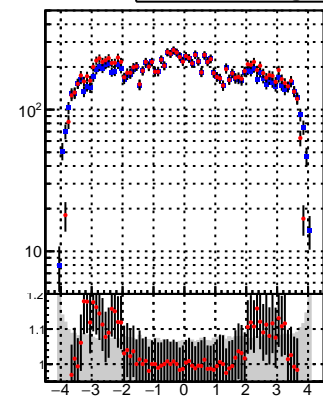

N of reco track vs ϕ