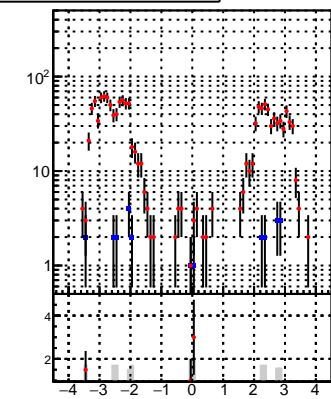

N of reco track vs ϕ