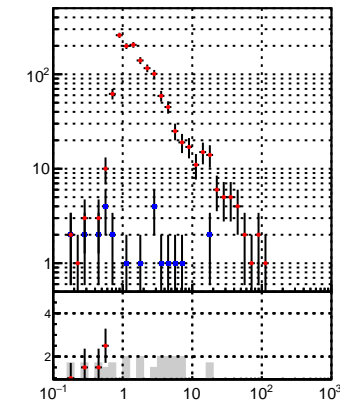

N of associated (recoToSim) tracks vs p_T