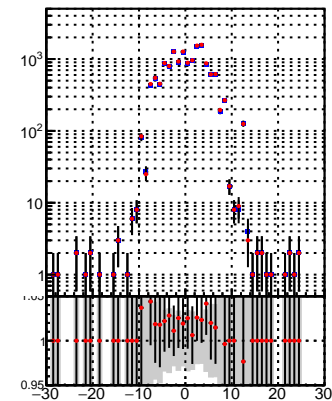

N of reco track vs dxy

N of associated (recoToSim) tracks vs dxy

N of associated (recoToSim) looper tracks vs dxy

N of reco track vs dz

N of associated (recoToSim) tracks vs dz

N of associated (recoToSim) looper tracks vs dz