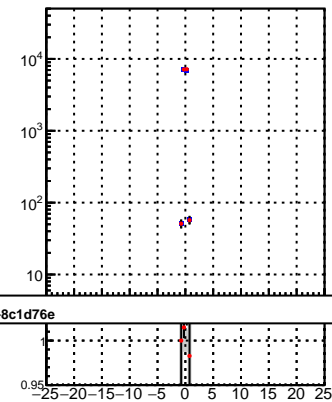

N of reco track vs dxy

N of associated (recoToSim) tracks vs dxy

N of associated (recoToSim) looper tracks vs dxy

N of reco track vs dz

N of associated (recoToSim) tracks vs dz

N of associated (recoToSim) looper tracks vs dz