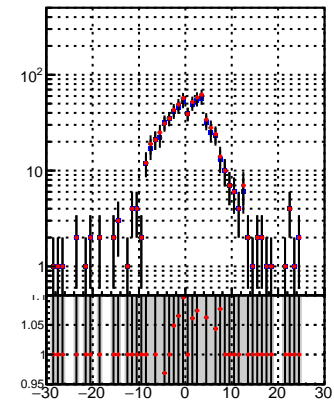

N of reco track vs dxy

N of associated (recoToSim) tracks vs dxy

N of associated (recoToSim) looper tracks vs dxy

N of reco track vs dz

N of associated (recoToSim) tracks vs dz

N of associated (recoToSim) looper tracks vs dz