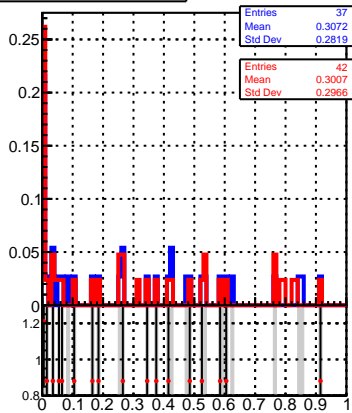

normalized  $\chi^2$ normalized  $\chi^2$  probability

Legend:

- oob (blue)
- trackingLST-rmIS-mask-8c1d76e (red)