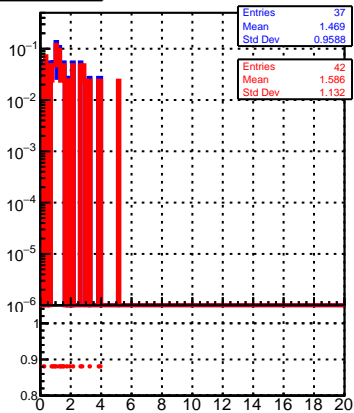

normalized  $\chi^2$ normalized  $\chi^2$  probability

Legend:

- oob (blue)
- trackingLST-rmIS-mask-8c1d76e (red)