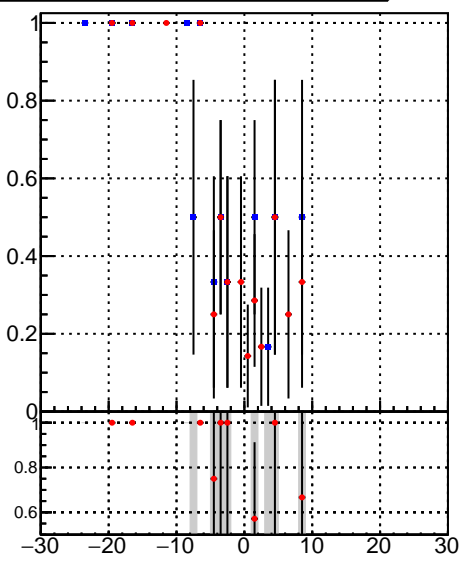

Efficiency vs vertpos**fake+duplicates vs vert r**

Efficiency vs vertpos

- oob
- trackingLST-rmlS-mask-8c1d76e

**Efficiency vs. sim PV z****fake+duplicates vs Sim. PV z**