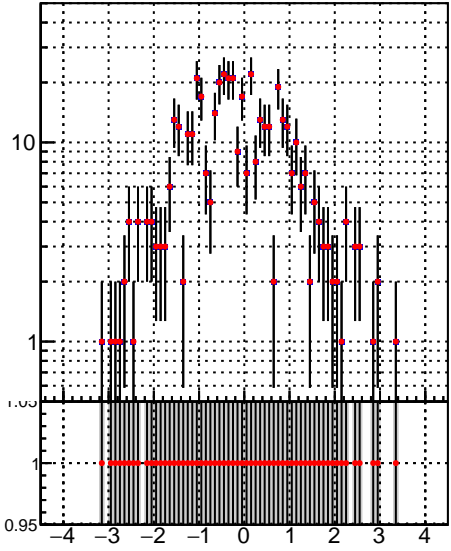

N of simulated tracks vs pT

N of associated tracks (simToReco) vs pT

N of Sim ■ oob ● trackingLST-rmlS-mask-8c1d76e

N of simulated tracks vs phi

N of associated tracks (simToReco) vs phi