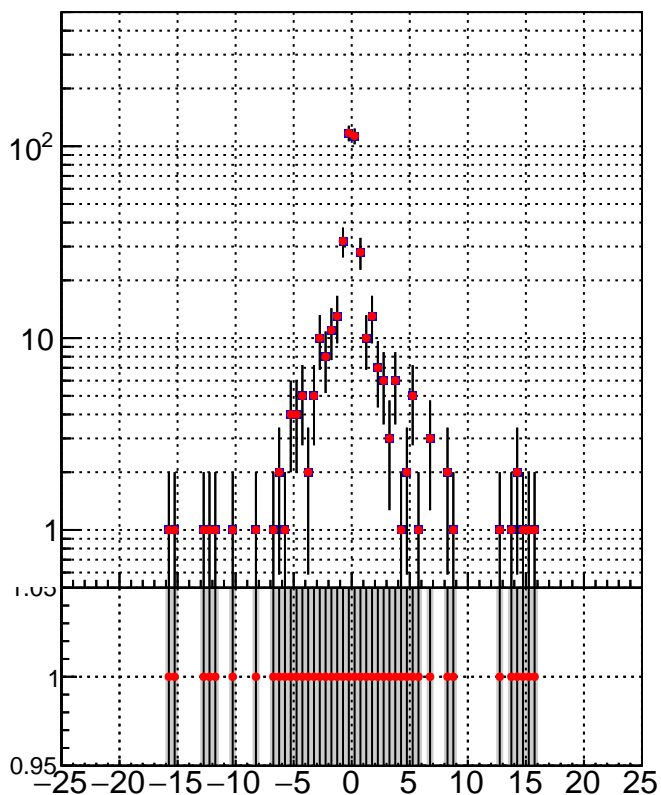

N of simulated tracks vs dxy

N of associated tracks (simToReco) vs dxy

N of simulated track

- oob
- trackingLST-rmIS-mask-8c1d76e