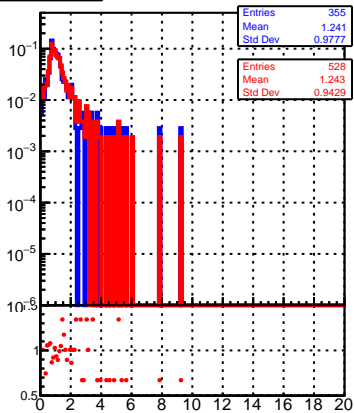

normalized χ^2 normalized χ^2 probability

Legend:

- oob (grey)
- trackingLST-rmIS-mask-8c1d76e (red)