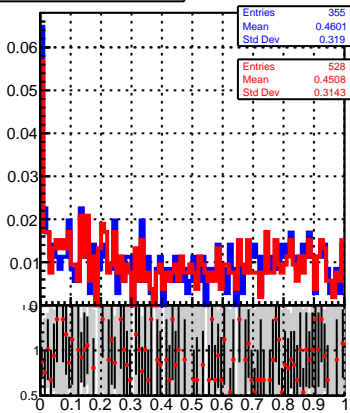

normalized χ^2 normalized χ^2 probability

Legend:

- oob (grey)
- trackingLST-rmIS-mask-8c1d76e (red)