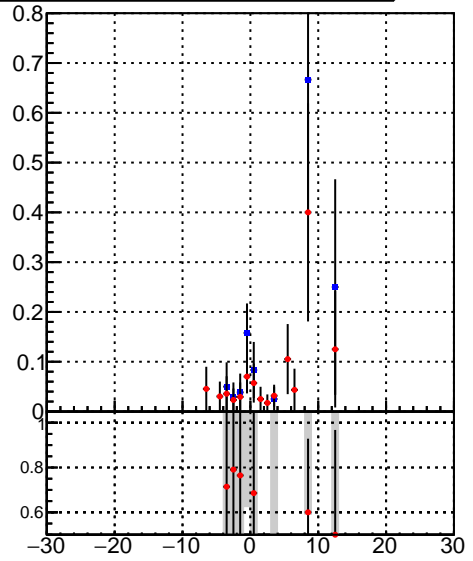

Efficiency vs vertpos**fake+duplicates vs vert r**

Legend: **oob** (blue square), **trackingLST-rmlS-mask-8c1d76e** (red circle)

Efficiency**Efficiency vs. sim PV z****fake+duplicates vs Sim. PV z**