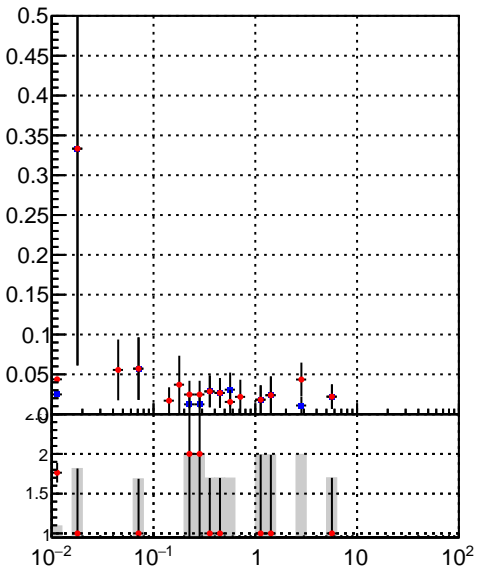

Efficiency vs vertpos**fake+duplicates vs vert r**

Legend: **oob** (blue square), **trackingLST-rmlS-mask-8c1d76e** (red circle)

Efficiency**Efficiency vs. sim PV z****fake+duplicates vs Sim. PV z**