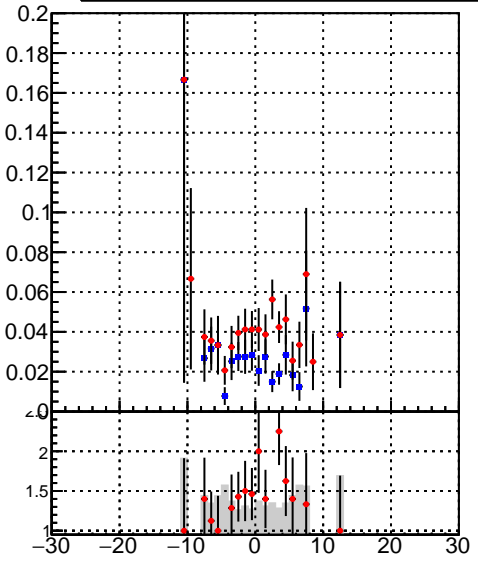

Efficiency vs vertpos**fake+duplicates vs vert r**

Legend: **oob** (blue square), **trackingLST-rmlS-mask-8c1d76e** (red circle)

Efficiency**Efficiency vs. sim PV z****fake+duplicates vs Sim. PV z**