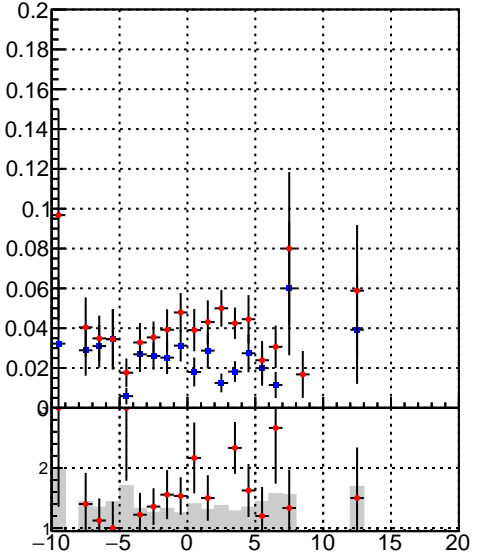

Efficiency vs vertpos**fake+duplicates vs vert r**

Legend: **oob** (blue square), **trackingLST-rmlS-mask-8c1d76e** (red circle)

Efficiency**Efficiency vs. sim PV z****fake+duplicates vs Sim. PV z**