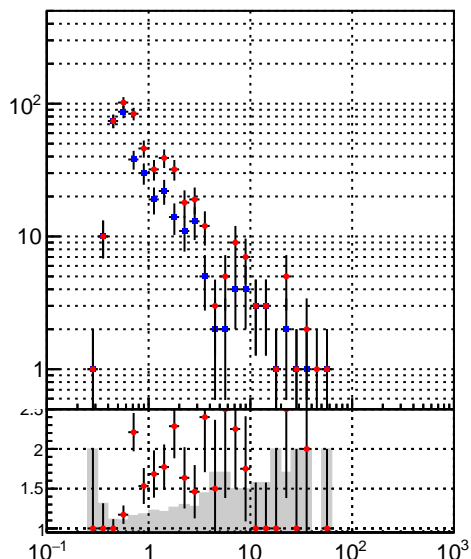

N of simulated tracks vs pT

N of associated tracks (simToReco) vs pT

Legend: oob (blue square), trackingLST-rmlS-mask-8c1d76e (red circle)

N of simulated tracks vs phi

N of associated tracks (simToReco) vs phi