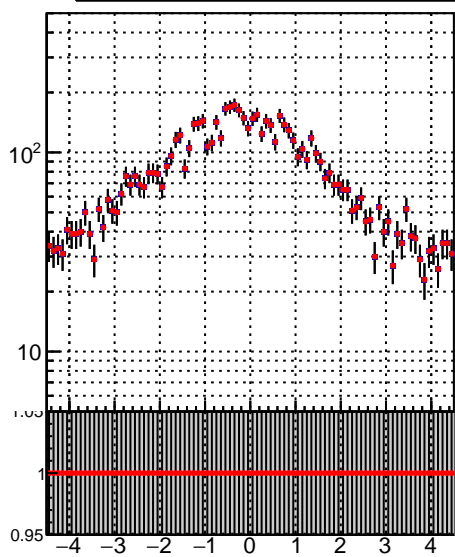

N of simulated tracks vs pT

N of associated tracks (simToReco) vs pT

Legend: oob (blue square), trackingLST-rmlS-mask-8c1d76e (red circle)

N of simulated tracks vs phi

N of associated tracks (simToReco) vs phi