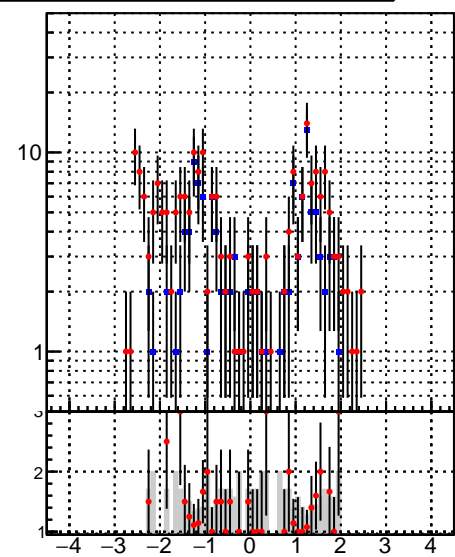

N of simulated tracks vs pT

N of associated tracks (simToReco) vs pT

Legend: oob (blue square), trackingLST-rmlS-mask-8c1d76e (red circle)

N of simulated tracks vs phi

N of associated tracks (simToReco) vs phi