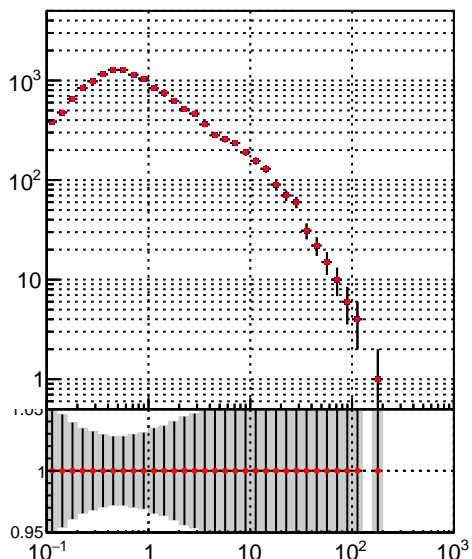

N of simulated tracks vs pT

N of associated tracks (simToReco) vs pT

Legend: oob (blue square), trackingLST-rmlS-mask-8c1d76e (red circle)

N of simulated tracks vs phi

N of associated tracks (simToReco) vs phi