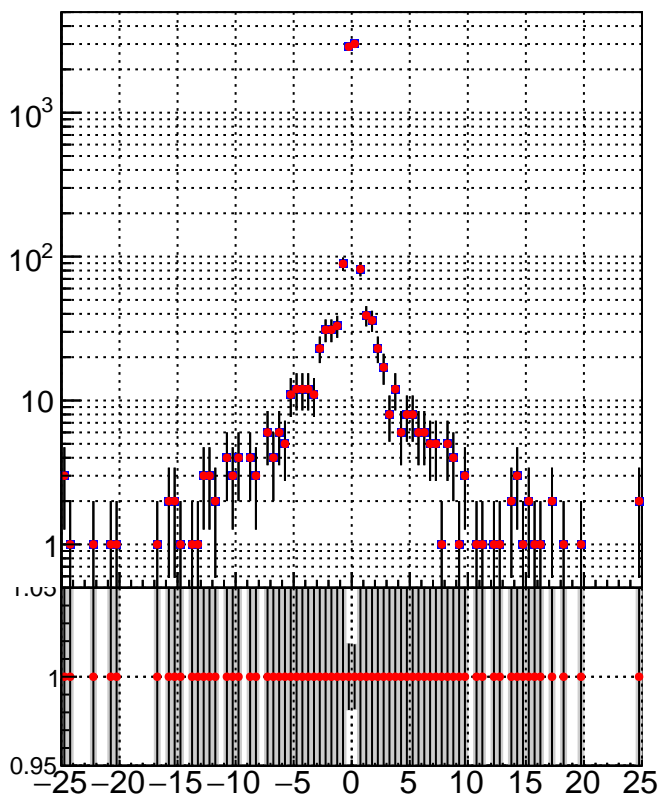

N of simulated tracks vs dxy**N of associated tracks (simToReco) vs dxy****N of simulated track**

■ oob
● trackingLST-rmIS-mask-8c1d76e