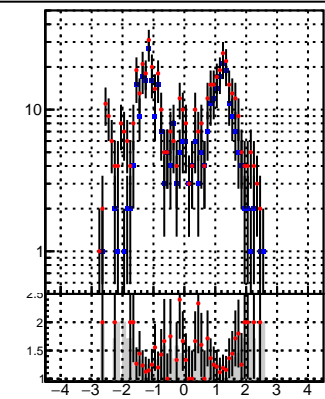

N of associated (recoToSim) tracks vs phi

—●— oob
—●— trackingLST-rmlS-mask-8c1d76e