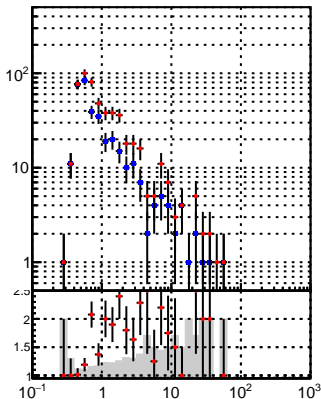

—●— oob
—●— trackingLST-rmlS-mask-8c1d76e

N of associated (recoToSim) tracks vs pT