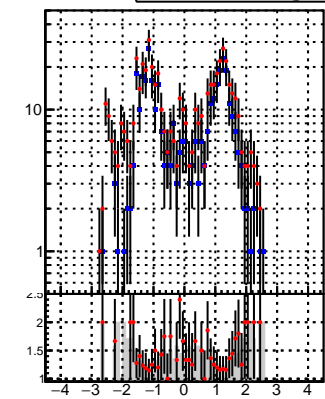

N of reco track vs phi

—●— oob
—●— trackingLST-rmlS-mask-8c1d76e