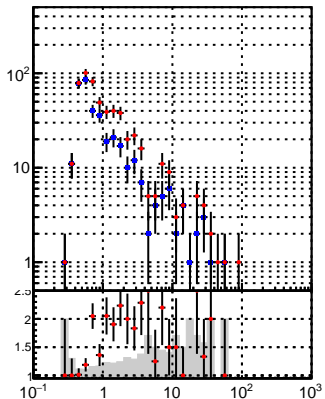

—●— oob
—●— trackingLST-rmlS-mask-8c1d76e

N of reco track vs pT