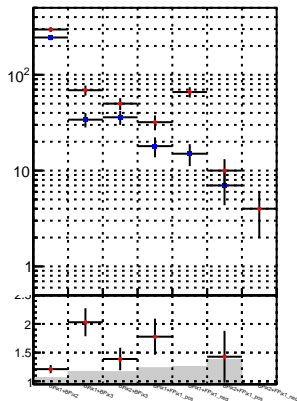

oob

trackingLST-rmlS-mask-8c1d76e