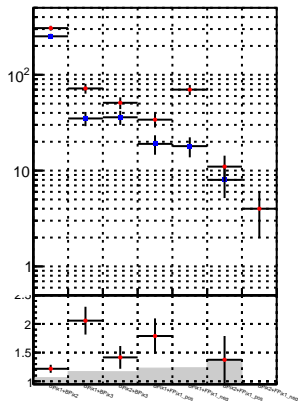

oob

trackingLST-rmlS-mask-8c1d76e