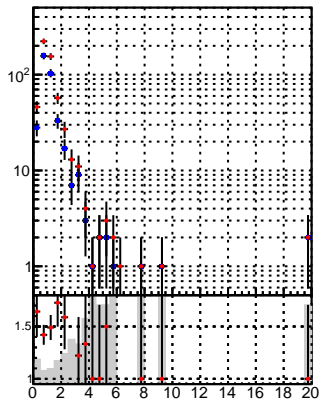

N of reco track vs. χ^2

N of reco track vs normalized χ^2