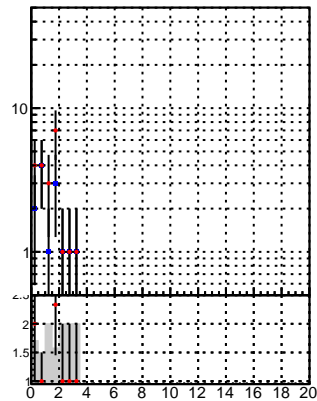

N of reco track vs normalized χ^2