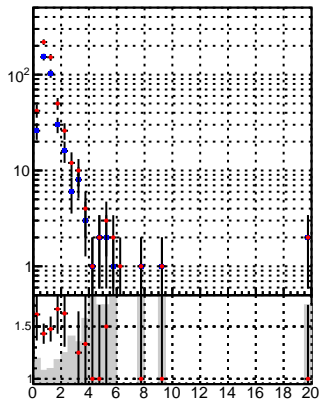

N of reco track vs. χ^2