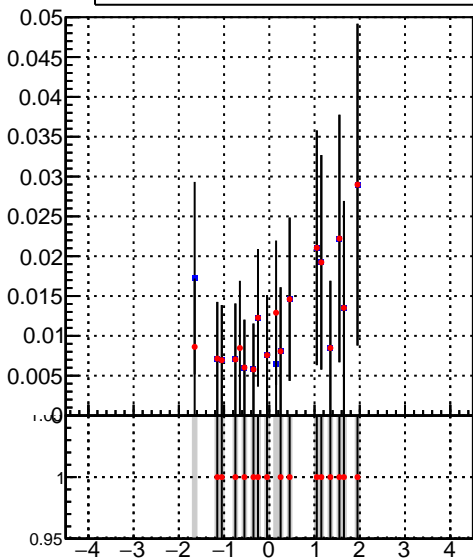

Efficiency vs p_T fake+duplicates vs p_T 

—•— oob
—•— trackingLST-rmlS-mask-8c1d76e

Efficiency vs ϕ fake+duplicates vs ϕ 